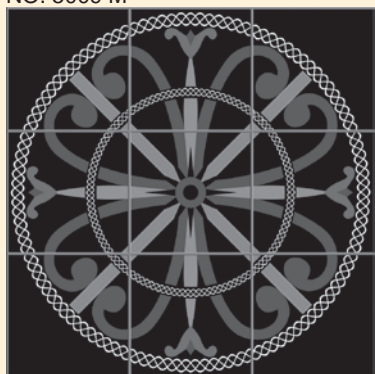

Achieve

Laser Engraving
Floor Designs

Natural Stone Etchings

Designs shown are in Absolute Black Granite
Designs are also available in most granite, marble, and slate selections by special order

NO. 5008 B

NO. 5008 C

NO. 5008 M

NO. 5009 B

NO. 5009 C

NO. 5009 M

NO. 5010 B

NO. 5010 C

NO. 5010 M