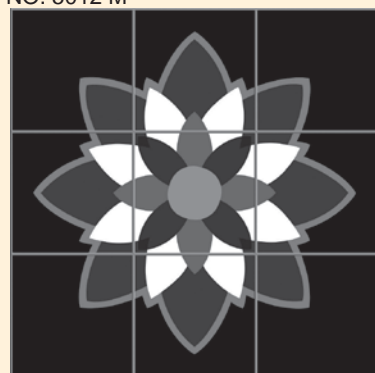

NO. 5012 B

NO. 5012 C

NO. 5012 M